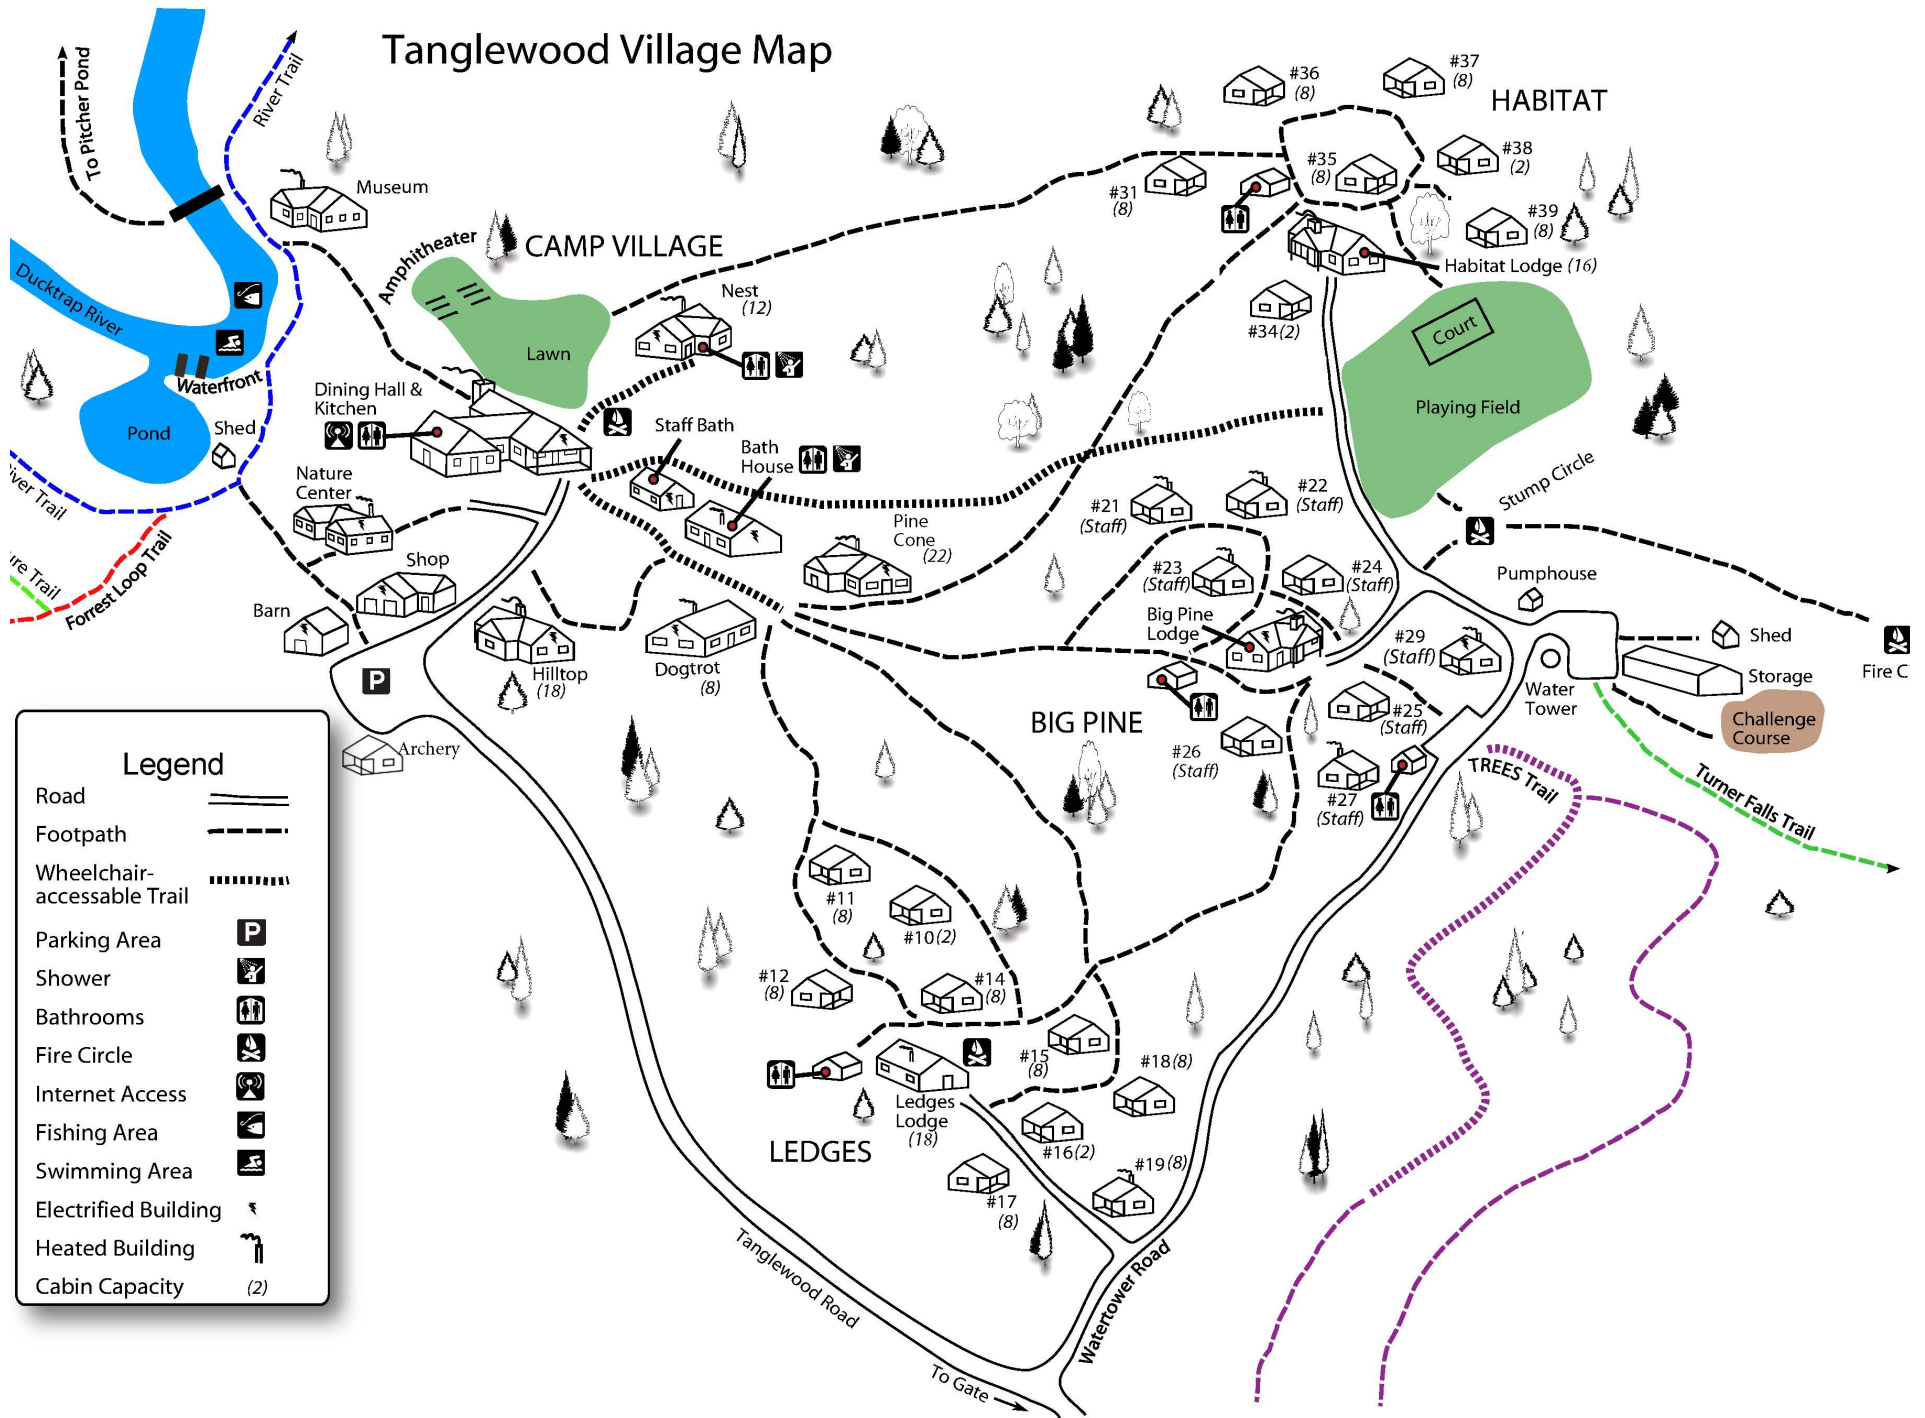

Tanglewood Village Map

Legend	
Road	
Footpath	
Wheelchair-accessible Trail	
Parking Area	
Shower	
Bathrooms	
Fire Circle	
Internet Access	
Fishing Area	
Swimming Area	
Electrified Building	
Heated Building	
Cabin Capacity	(2)